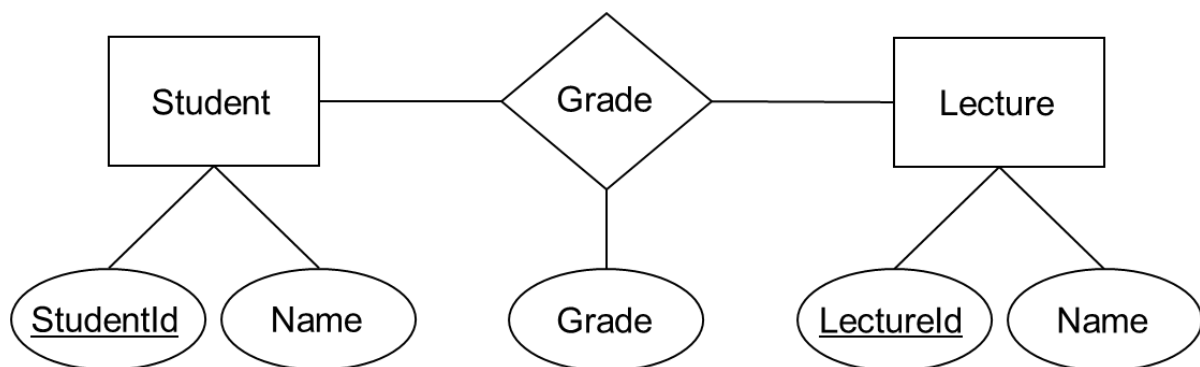

Training Database of the Institute of Digital and Autonomous Construction

Hamburg University of Technology

University

Entity-relationship model:

Database schema:

Grade

StudentID	LectureID	Grade
101235	1010	1.3
106598	1010	2.7
...		

Student

StudentID	Name
101235	Cromme
102456	Huber
...	

Lecture

LectureID	Name
1010	Smart monitoring
1020	Building information modeling
...	